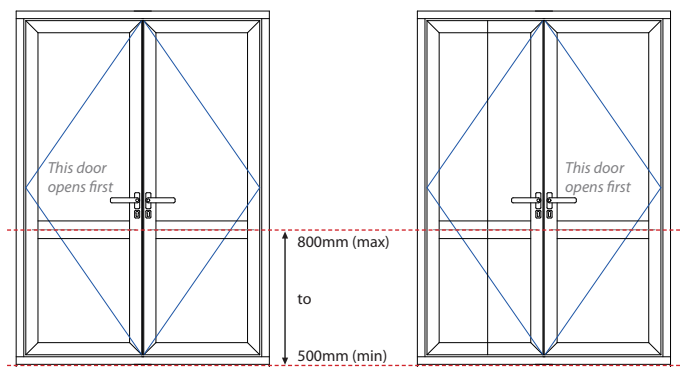

FRENCH DOOR *(Viewed from outside)*

Left hand master

Right hand master

FRENCH DOOR with MIDRAIL *(Viewed from outside)*

Left hand master

Right hand master

DOOR DIMENSIONS

Width: mm

Height inc. Sill: mm

Midrail Height: mm
(from underside of frame ignoring Sill option)

MIN/MAX FRAME SIZES

Single		French	
min width	700mm	min width	1200mm
max width	1100mm	max width	2200mm
min height	2020mm*	min height	2020mm*
max height	2400mm	max height	2400mm