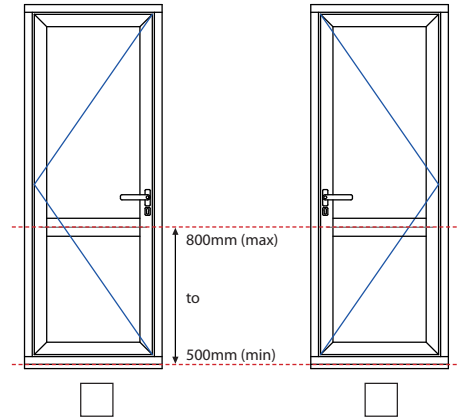

RESIDENTIAL DOOR with MIDRAIL *(Viewed from outside)*

Please note:
Triple glazing is not available with midrail options on either residential or French doors